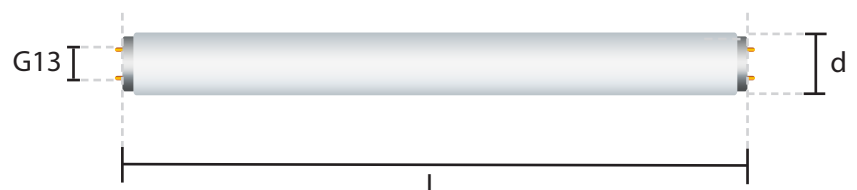

Technical data

Electrical data

Rated wattage	18 W
Energy efficiency class	B
Energy consumption	22 kWh / 1000 h
Luminous efficacy	53 lm/Watt
Nominal luminous flux	990 lm
Light colour EN12464-1	Daylight 5000

Additional product details

Bases	G13 (T8)
Mercury content	4 mg
Appropriate disposal according to WEEE	Yes
Nominal lifespan	20.000 h
Operating life	2.500 h

Weights and measures

Lamp diameter (d)	26 mm
Length with bases (excl. base pins) (l)	590 mm
Weight	70,0 g