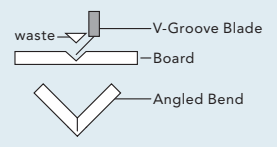

PRINTABILITY & FINISHING

UV PRINT

CONTOUR CUT

CREASE & FOLD

SCORE & FOLD

V-GROOVE

Green Attributes

U.S. EPA SmartWay Transport Partnership ensures environmentally-responsible delivery of our products.