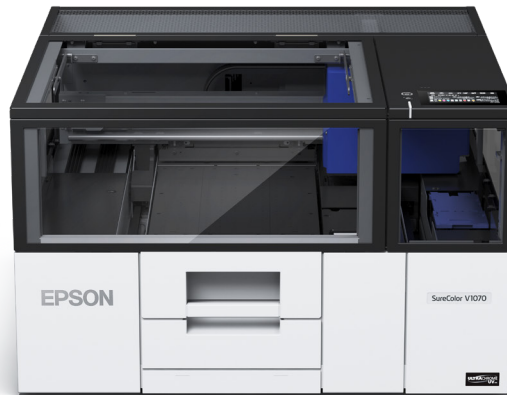

SureColor® V1070

Desktop UV Flatbed Printer

Experience the power
of UV with this compact
desktop printer.

Epson Cloud Solution
PORT®2

Low initial investment — less than half the cost of comparable desktop flatbed UV printers¹

High-quality output — delivers vivid colors, low graininess and smooth gradations

Compact and unique design — breakthrough space-saving design easily fits into your workflow

User-friendly — simple operation and easy maintenance